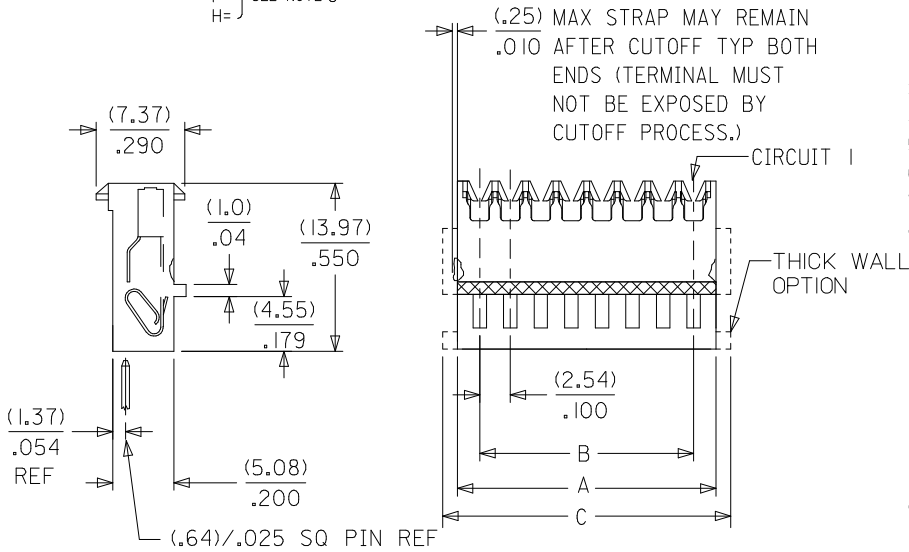

3-*	BA
2	AZ7
1	BA

NO OF CKTS	DIM A	DIM B	DIM C
2	(5.44) .214	(2.54) .100	(7.59) .299
3	(7.98) .314	(5.08) .200	(10.13) .399
4	(10.52) .414	(7.62) .300	(12.67) .499
5	(13.06) .514	(10.16) .400	(15.21) .599
6	(15.60) .614	(12.70) .500	(17.75) .699
7	(18.14) .714	(15.24) .600	(20.29) .799
8	(20.68) .814	(17.78) .700	(22.83) .899
9	(23.22) .914	(20.30) .800	(25.37) .999
10	(25.76) 1.014	(22.86) .900	(27.91) 1.099
11	(28.30) 1.114	(25.40) 1.000	(30.45) 1.199
12	(30.84) 1.214	(27.94) 1.100	(32.99) 1.299
13	(33.38) 1.314	(30.48) 1.200	(35.53) 1.399
14	(35.92) 1.414	(33.02) 1.300	(38.07) 1.499
15	(38.46) 1.514	(35.56) 1.400	(40.61) 1.599
16	(41.00) 1.614	(38.10) 1.500	(43.15) 1.699
17	(43.54) 1.714	(40.64) 1.600	(45.69) 1.799
18	(46.08) 1.814	(43.18) 1.700	(48.23) 1.899
19	(48.62) 1.914	(45.72) 1.800	(50.77) 1.999
20	(51.16) 2.014	(48.26) 1.900	(53.31) 2.099
21	(53.70) 2.114	(50.80) 2.000	(55.85) 2.199
22	(56.24) 2.214	(53.34) 2.100	(58.39) 2.299
23	(58.78) 2.314	(55.88) 2.200	(60.93) 2.399
24	(61.32) 2.414	(58.42) 2.300	(63.47) 2.499
25	(63.86) 2.514	(60.96) 2.400	(66.01) 2.599
26	(66.40) 2.614	(63.50) 2.500	(68.55) 2.699
27	(68.94) 2.714	(66.04) 2.600	(71.09) 2.799
28	(71.48) 2.814	(68.58) 2.700	(73.63) 2.899

CORRECT HSG. NO.'S EC NO: UCP2009-2291 DRWN:MKIPPER 2009/04/16 CHKD:SSOUSEK 2009/04/17 APPR:FSM:TH 2009/04/17	QUALITY SYMBOLS ▽=0 ◁=0	DESCRIPTION REV	BA

GENERAL TOLERANCES (UNLESS SPECIFIED)		
	mm	INCH
4 PLACES	± ---	± ---
3 PLACES	± ---	± ---
2 PLACES	± ---	± ---
1 PLACE	± ---	± ---
ANGULAR ±1/2°		
DRAFT WHERE APPLICABLE MUST REMAIN WITHIN DIMENSIONS		

DIMENSION STYLE MM/IN	
DRAWN BY SAMIEC	DATE 2004/04/13
CHECKED BY SAMIEC	DATE 2004/04/13
APPROVED BY MARGULIS	DATE 2004/04/13
MATERIAL NO. SEE CHART	

SCALE ---	DESIGN UNITS INCH	THIRD ANGLE PROJECTION
TITLE KK 100 IDT CONNECTOR ASSEMBLY		
MOLEX INCORPORATED		
DOCUMENT NO. SD-7720-001		SHEET NO. 1 OF *
THIS DRAWING CONTAINS INFORMATION THAT IS PROPRIETARY TO MOLEX INCORPORATED AND SHOULD NOT BE USED WITHOUT WRITTEN PERMISSION